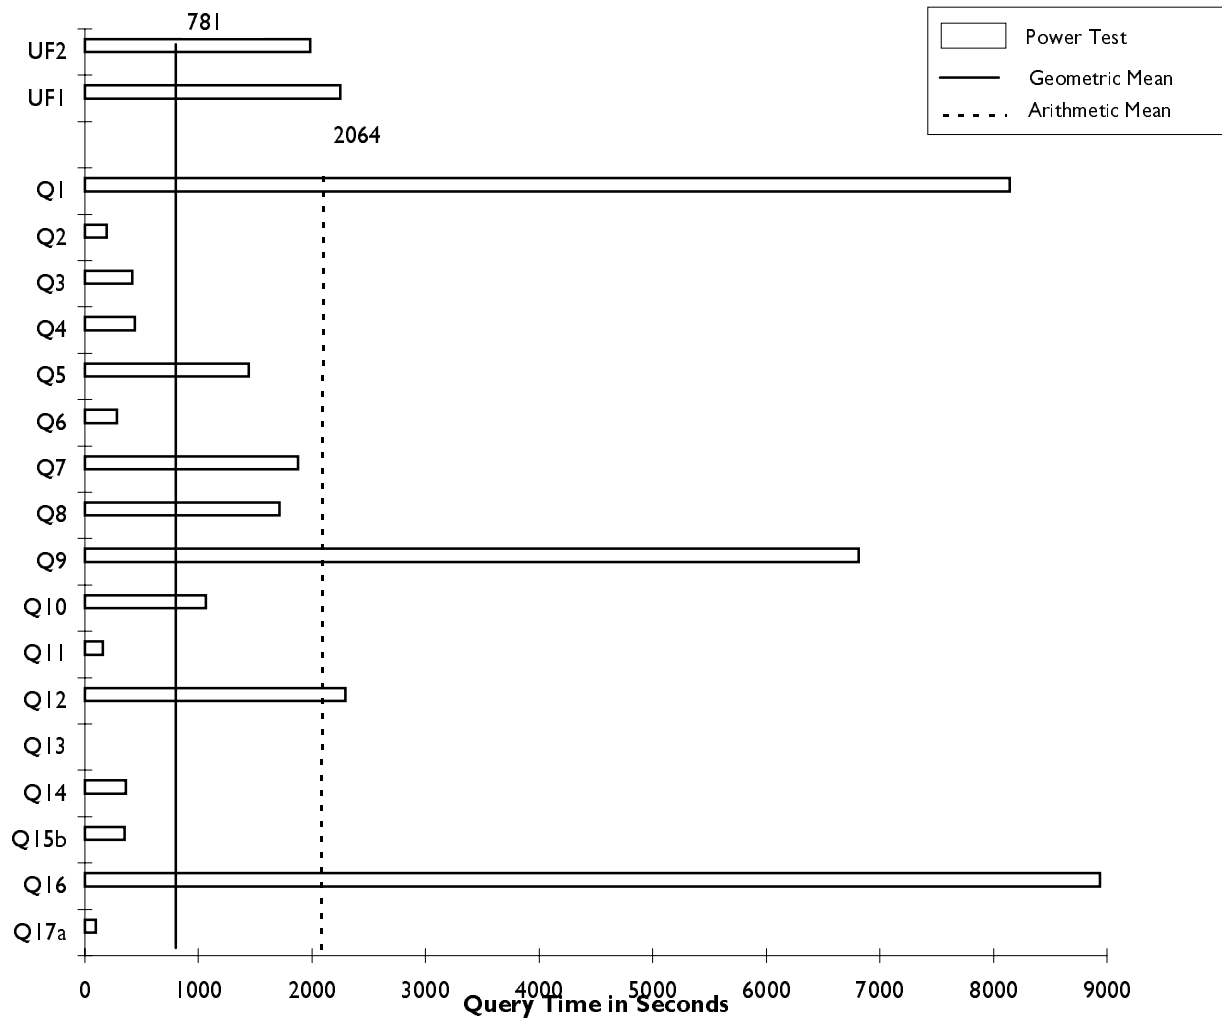

Database Load Time = 24:14:12	Total Data Storage / Database Size : 5.24	RAID: Y
-------------------------------	---	---------

System Configuration

4 200MHz Pentium Pro Processors w/ 512 KB cache
 2GB Main Memory
 58 9GB Disk Drives
 2 4GB Disk Drives

Amdahl EnVista Frontline Server
Using
Informix Online XPS v. 8.20TC1

TPC-D Rev: 1.2.3
 Report Date:
 22-Jul-97

Measurement Results

Scale Factor	=	100
Total Data Storage / Database Size	=	5.24
Database Load Time	=	24:14:12
Query Streams for Throughput Test	=	0
TPC-D Power Metric(QppD@100GB)	=	460.8
TPC-D Throughput Metric(QthD@100GB)	=	152.4
Composite QphD@100GB	=	265.0
Total System Price Over 5 Years	=	611,699
TPC-D Price/Performance Metric	=	\$ 2,308

Measurement Intervals

Measurement Interval in Throughput Test (Ts)	=	40154
--	---	-------

Duration of stream execution

Stream ID	Seed	Start-Date	Start-Time	End-Date	End-Time	Total Time
Stream00	1696584665	07/21/97	9:14:09	07/21/97	20:23:23	11:09:14
Updates	UF1	07/21/97	9:14:09	07/21/97	9:52:04	0:37:55
	UF2	07/21/97	19:36:48	07/21/97	20:23:23	0:46:35

TPC-D Timing Intervals (in seconds):

Q1	Q2	Q3	Q4	Q5	Q6	Q7	Q8	Q9	Q10
8197.3	190.0	432.1	446.4	1510.4	296.7	1926.9	1772.1	6916.2	1084.8
Q11	Q12	Q13	Q14	Q15b	Q16	Q17a	UF1	UF2	
158.0	2321.3	5.5	380.5	359.2	8983.3	103.4	2274.4	2795.8	