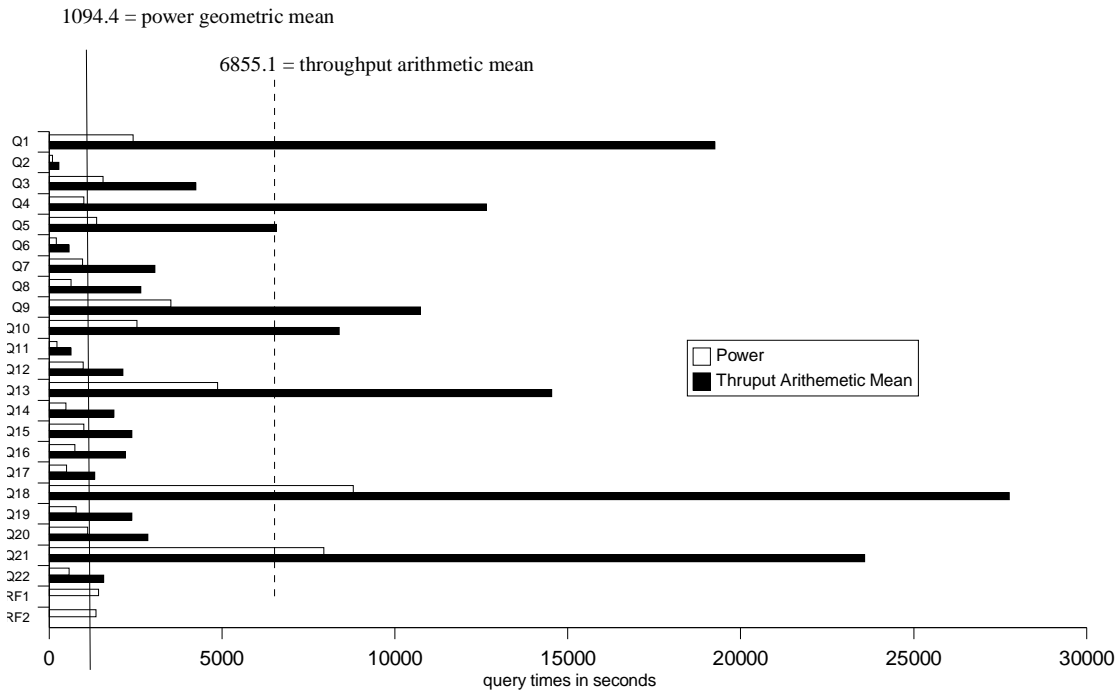

Database Load Time = 19 hrs 36 mins   Load Includes Backup: N   Total Storage/Database Size=2.58

RAID (Base tables): RAID 1   RAID (Base tables and auxiliary data structures): RAID 1   RAID (All): N

System Configuration:

- SunFire V490 Server with
- 4 UltraSPARC IV 1350 MHz processors (2 cores per processor)
- 32 GB memory
- 2 x 73GB (10K RPM) internal disks
- 3 x SE3310 SCSI JBOD disk array, each with 12 x 73GB (10K RPM) disks

Total Storage: 2583 GB

(in this calculation 1 GB is defined as 1024 * 1024 * 1024)