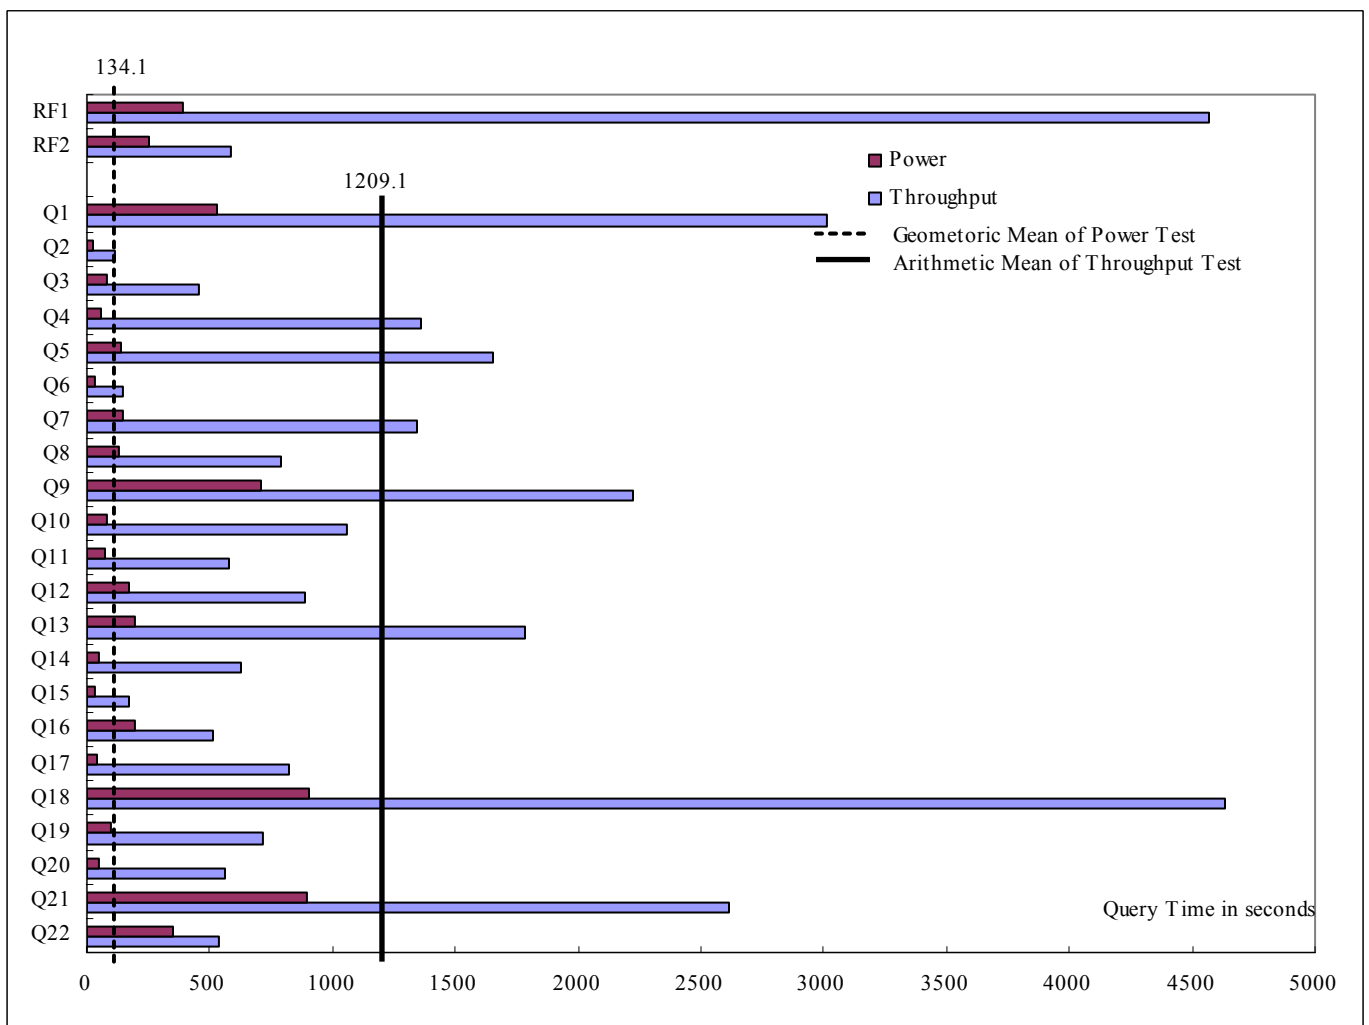

NEC Express5800/1320Xe (32 SMP)

TPC-H Rev. 2.1.0
 Report Date: Jun 7, 2005
 Revision Date: Nov 10, 2005

Total System Cost	Composite Query per Hour Metric		Price/Performance	
\$1,534,629 (USD)	20,231.6 QphH@1000GB		\$75.86 / QphH@1000GB	
Database size	Database Manager	Operating System	Other Software	Availability Date
1000 GB	Microsoft SQL Server 2005 Enterprise Edition 64-bit	Microsoft® Windows® Server 2003, Datacenter Edition for 64-bit Itanium-based Systems SP1	Microsoft® Visual Studio .NET 2003	Dec 7, 2005

Measurement Intervals

Measurement Interval in Throughput Test (Ts)	36367 seconds
--	---------------

Duration of Stream Execution:

	Seed	Query Start Date/Time	RF1 Start Date/Time	RF2 Start Date/Time	Duration
		Query End Date/Time	RF1 End Date/Time	RF2 End Date/Time	
Stream 0	605194558	06/06/2005 09:36:45 06/06/2005 10:56:55	06/06/2005 09:30:12 06/06/2005 09:36:44	06/06/2005 10:59:51 06/06/2005 11:04:00	
Stream 1	605194559	06/06/2005 11:04:05 06/06/2005 18:14:23	06/06/2005 11:04:04 06/06/2005 18:53:38	06/06/2005 18:53:40 06/06/2005 19:02:27	7:58:23
Stream 2	605194560	06/06/2005 11:04:05 06/06/2005 18:46:47	06/06/2005 19:02:39 06/06/2005 19:10:22	06/06/2005 19:10:25 06/06/2005 19:18:03	8:13:58
Stream 3	605194561	06/06/2005 11:04:06 06/06/2005 18:27:59	06/06/2005 19:18:18 06/06/2005 19:27:52	06/06/2005 19:27:55 06/06/2005 19:37:21	8:33:15
Stream 4	605194562	06/06/2005 11:04:07 06/06/2005 18:30:52	06/06/2005 19:37:40 06/06/2005 19:47:51	06/06/2005 19:48:03 06/06/2005 19:57:41	8:53:34
Stream 5	605194563	06/06/2005 11:04:08 06/06/2005 18:23:00	06/06/2005 19:58:04 06/06/2005 20:08:57	06/06/2005 20:09:21 06/06/2005 20:19:37	9:15:29
Stream 6	605194564	06/03/2005 11:04:09 06/03/2005 18:22:12	06/03/2005 20:20:05 06/03/2005 20:32:06	06/03/2005 20:32:36 06/03/2005 20:43:30	9:39:21
Stream 7	605194565	06/06/2005 11:04:10 06/06/2005 18:27:00	06/06/2005 20:44:04 06/06/2005 20:57:26	06/06/2005 20:58:02 06/06/2005 21:10:12	10:06:02