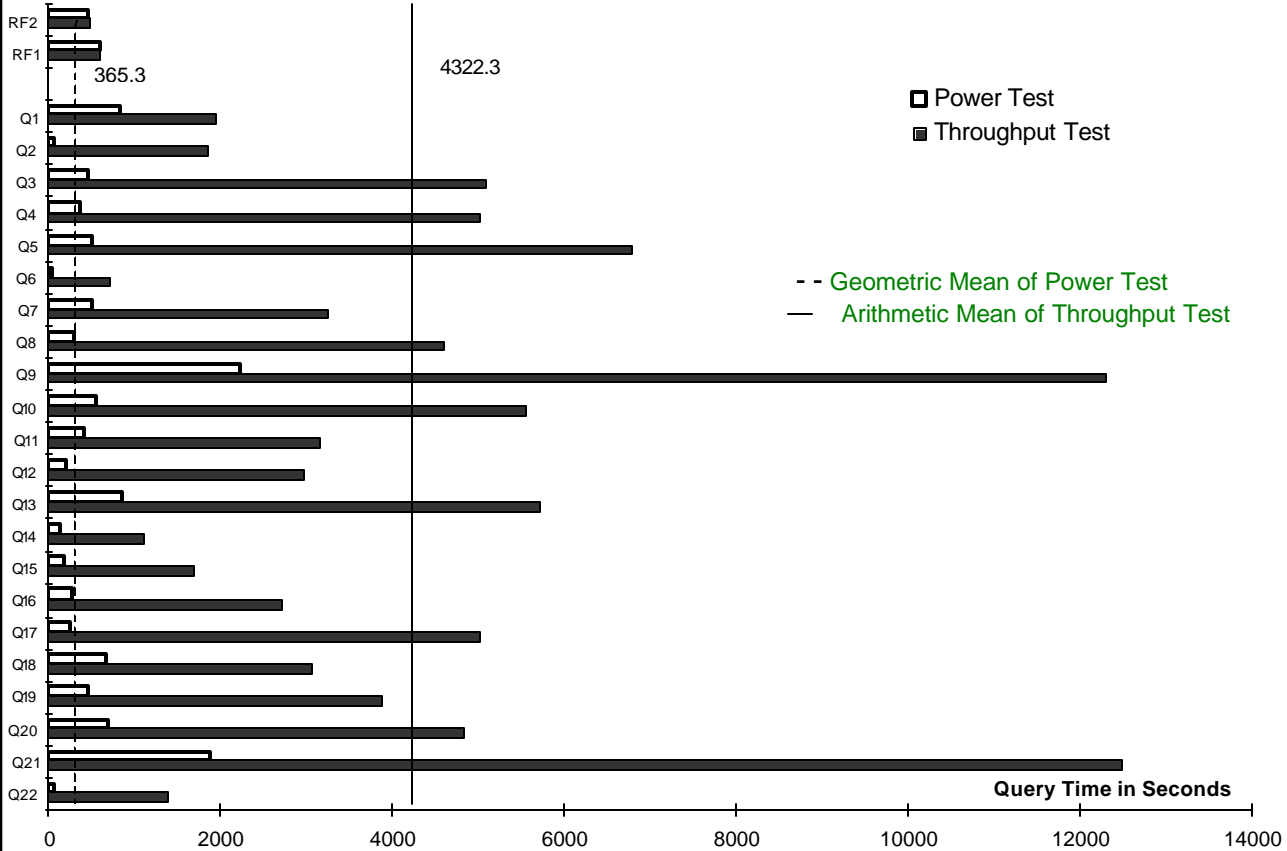

NCR 5350

Using Teradata V2R5.0

TPC-H Rev 2.0.0

Report Date: Dec. 23, 2002
Updated: Mar. 12, 2003

Total System Cost	Composite Query Per Hour Rating		Price/Performance	
\$ 19,774,904	81,501.6 QphH@10000GB		\$243 per QphH@10000GB	
Database Size	Database Manager	Operating System	Other Software	Availability Date
10000GB	Teradata V2R5.0	UNIX MP-RAS 3.02.00	None	HW: Now SW: Now

Database Load Time = 17Hrs 10 Mins	Load included backup: N	Total Data Storage / Database Size = 9.5
RAID (base tables):	RAID (Base tables & Auxiliary Data Structures) =	RAID (All): Y

System Configuration

Numerical Quantity Summary

Measurement Results:

Database Scale Factor	=	10000
Total Data Storage / Database Size	=	9.5
Start of Database Load Time	=	12-11-02 16:00:38
End of Database Load Time	=	12-12-02 09:10:08
Database Load Time	=	17 hrs. 10 min.
Query Streams for Throughput Test	=	9
TPC-H Power	=	98,551.1
TPC-H Throughput	=	67,401.7
Composite QphH@10000GB	=	81,501.6
Total System Price Over 3 Years	=	\$19,774,904
TPC-H Price/Performance Metric	=	\$243

Measurement Intervals:

Measurement Interval in Throughput Test (Ts) = 105,754 seconds

Duration of stream execution:

StreamID	Seed	Start Date	Start Time	End Date	End Time	Duration
Stream00	1212091008	12/14/02	03:09:17	12/14/02	06:44:52	03:35:35
Stream01	1212091009	12/14/02	06:44:52	12/15/02	09:24:29	26:39:36
Stream02	1212091010	12/14/02	06:44:52	12/15/02	09:17:33	26:32:40
Stream03	1212091011	12/14/02	06:44:52	12/15/02	09:08:23	26:23:31
Stream04	1212091012	12/14/02	06:44:52	12/15/02	08:24:32	25:39:39
Stream05	1212091013	12/14/02	06:44:52	12/15/02	09:26:21	26:41:28
Stream06	1212091014	12/14/02	06:44:52	12/15/02	09:07:05	26:22:12
Stream07	1212091015	12/14/02	06:44:52	12/15/02	08:58:19	26:13:26
Stream08	1212091016	12/14/02	06:44:52	12/15/02	09:18:18	26:33:25
Stream09	1212091017	12/14/02	06:44:52	12/15/02	09:22:32	26:37:39
Refresh		12/14/02	06:44:52	12/15/02	12:07:26	29:22:33