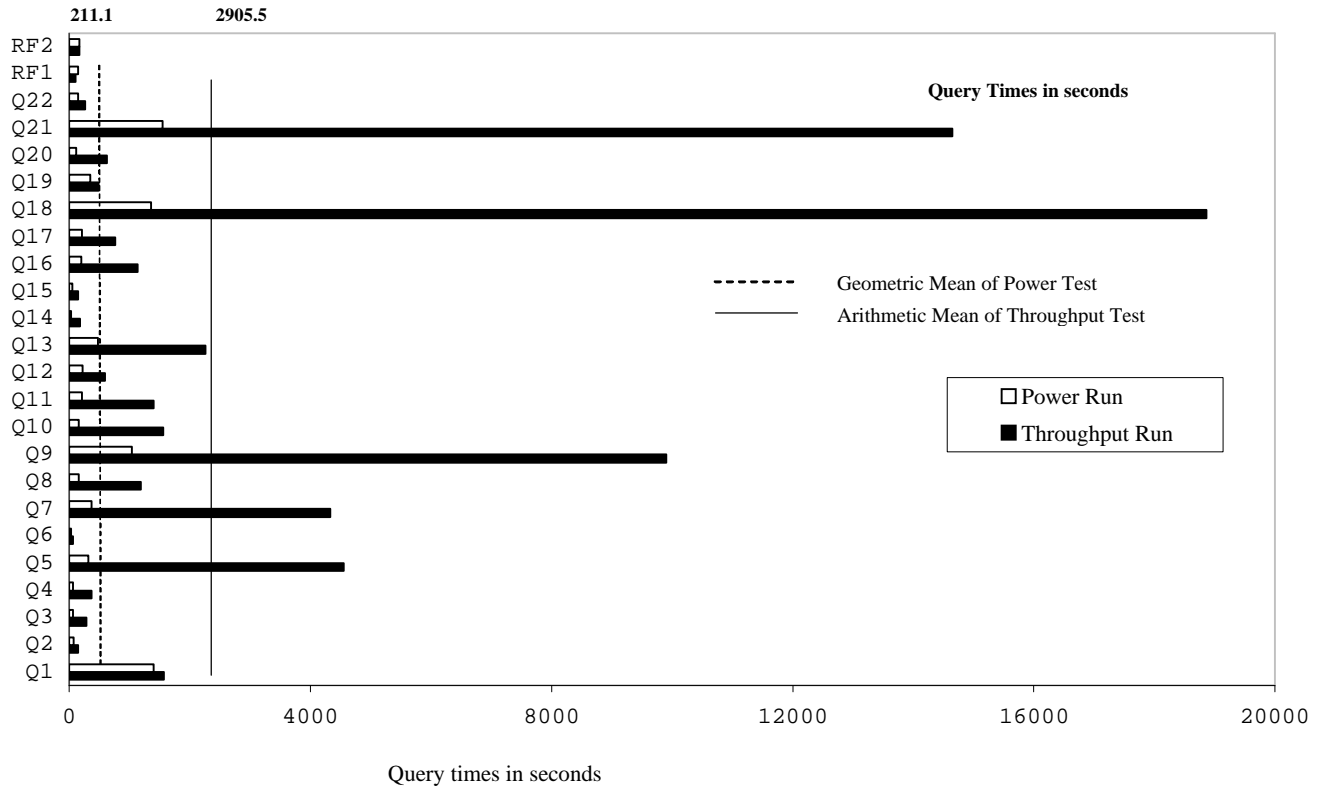

HP Integrity rx8640

TPC-H Rev 2.6.0

Report Date: May 14th, 2007

Total System Cost

Composite Query per Hour Metric

Price/Performance

USD 1,433,521

37,813.7

QphH@3000GB

USD 38

QphH@3000GB

Database Size

Database Manager

Operating System

Other Software

Availability Date

3000 GB*

**Oracle Database 10g
Release 2 Enterprise
Edition with Partitioning**

**Windows 2003
Datacenter Edition (64-
bit) SP1**

**MS Visual
C++**

14-May-07

Database Load Time = 14:15:47 | Load Includes Backup: N | Total Data Storage/Database Size = 7.70

RAID (Base Tables Only): N | RAID (Base Tables and Auxiliary Data Structures): N | RAID (All): Y

System Configuration

Processors: 16 Dual-core Intel Itanium2 Processors 9050 1.6GHz, 24MB
Memory: 256 GB
Disk Drives: 2 Internal disks (36GB each) disks plus
64 HP StorageWorks MSA30 (with a total of 640 36GB 15K RPM disks)
Total Disk Storage 23112GB (In this calculation one GB is defined as 1024*1024*1024 bytes)
Lan Controllers 1 PCI 1000BT Lan Adapter

*Database Size includes only raw data (e.g. no temp, index, redundant storage space, etc.)