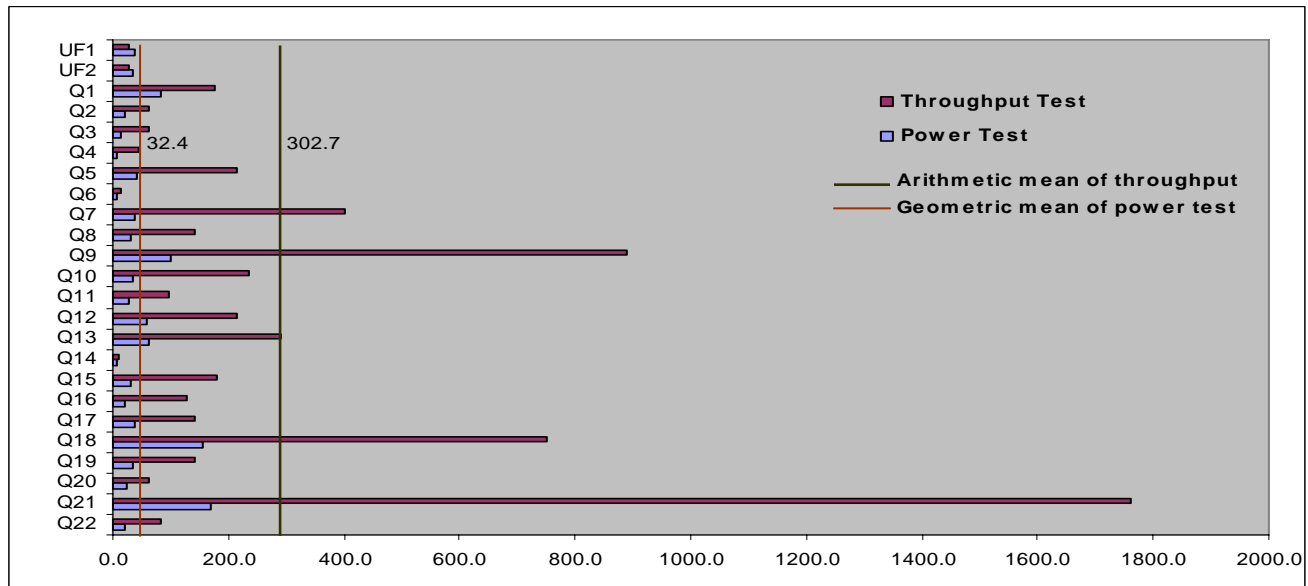

HP BladeSystem c-Class ProLiant BL480c Cluster 8P QC

TPC-H Rev. 2.6.0

Report Date:
March 9, 2007

Total System Cost		Composite Query per Hour Metric		Price / Performance	
\$704,253 USD		30,765.0 QphH@300GB		\$22.90 USD \$ / QphH@300GB	
Database Size	Database Manager	Operating System		Other Software	Availability Date
300GB	Oracle Database 10g Release 2, Enterprise Edition with Oracle Real Application Clusters and Partitioning	Red Hat Enterprise Linux 4			March 9, 2007

Measurement Intervals:

Measurement Interval in Throughput Test (Ts)	= 7531.0 seconds
--	------------------

Duration of Stream Execution:

Power Stream	Seed	RF1 Start Time	Query Start Time	RF2 Start Time	Duration
		RF1 End Time	Query End Time	RF2 End Time	
	305005247	3/5/2007 2:47:24	3/5/2007 2:48:02	3/5/2007 2:48:02	0:18:22
		3/5/2007 3:05:11	3/5/2007 3:05:11	3/5/2007 3:05:46	