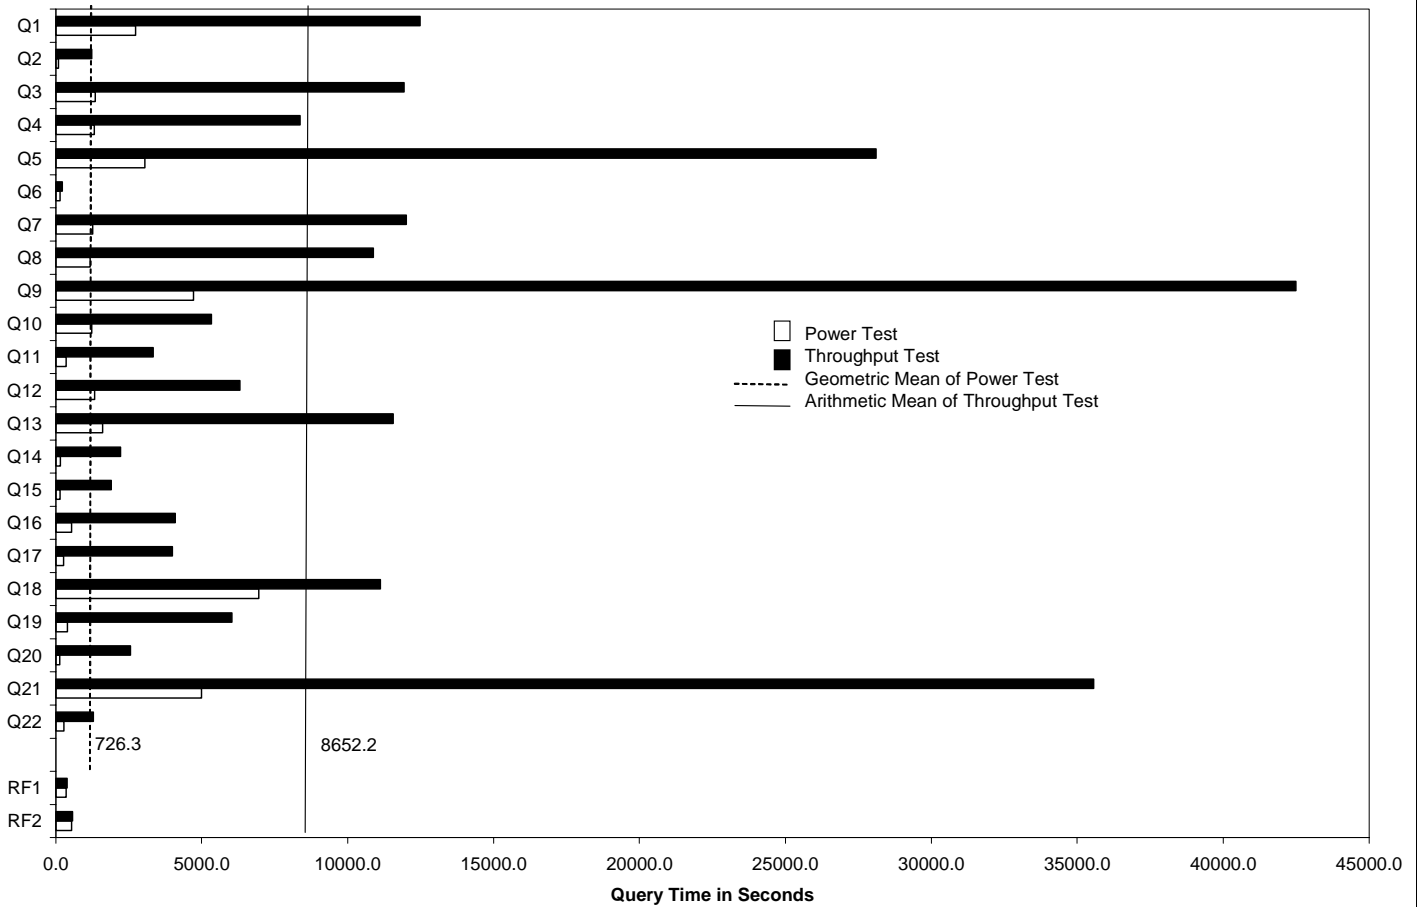

**Windows Server 2003, Enterprise Edition**

Other Software

**Visual C++ .Net Standard**

Availability Date

**Nov 12, 2003**

Database Load Time = 37:54:16

Load Included Backup: Y

Total Data Storage / Database Size = 4.70