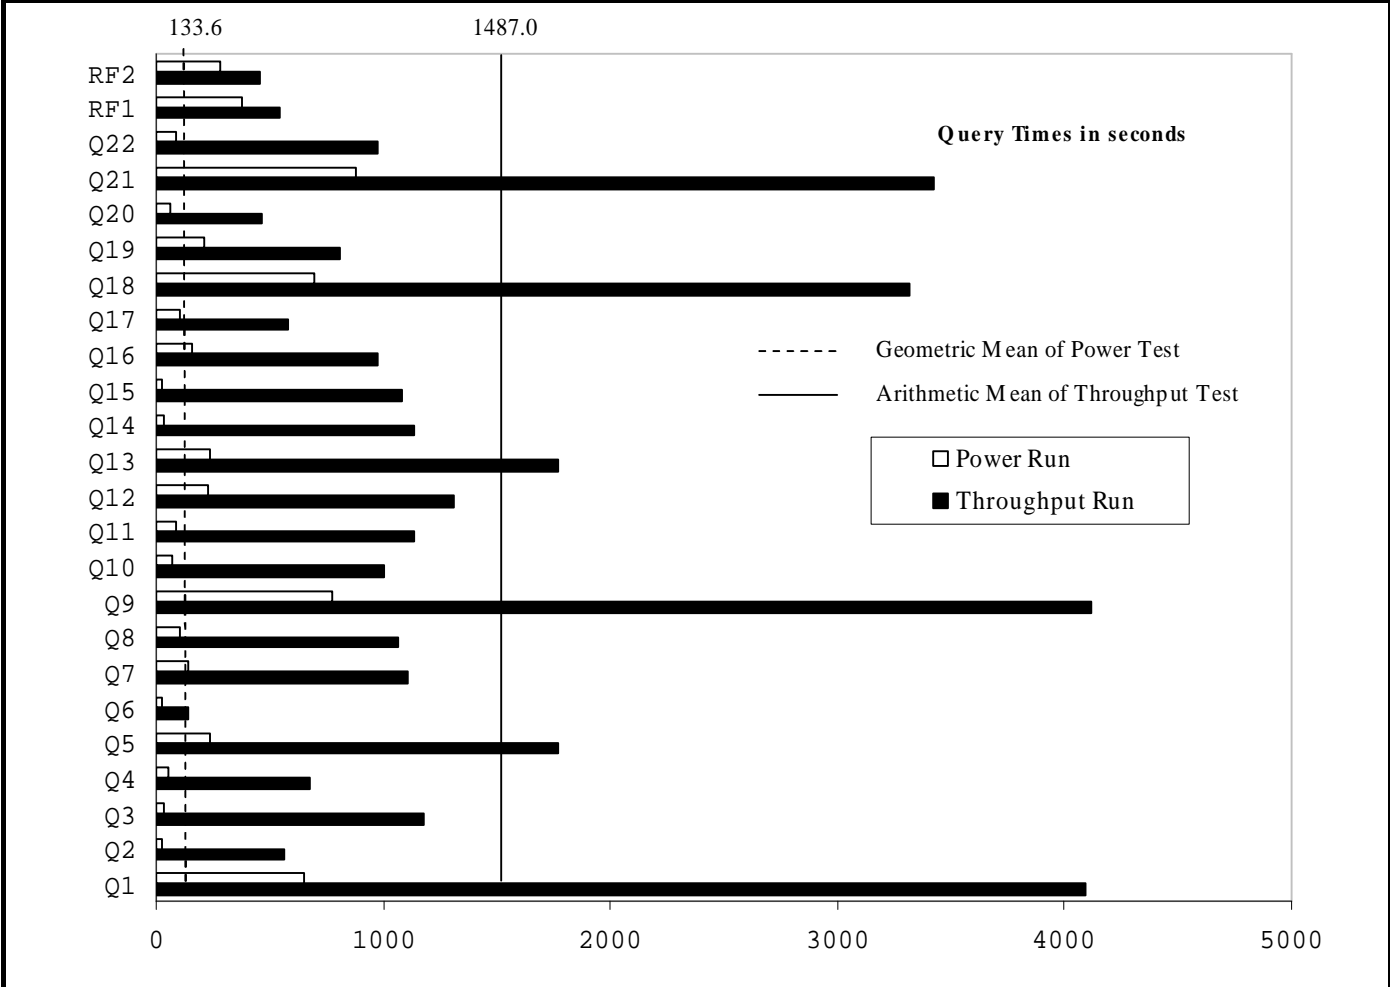

HP Integrity Superdome		TPC-H Rev. 2.6.0	
				Report Date May 21, 2007	
Total System Cost		Composite Query per Hour Rating		Price Performance	
$1,967,970 USD		60,359.3 QphH @ 3000G		$32.60 USD $ / QphH @3000G	
Database size	Database Manager	Operating System	Other Software	Availability Date	
3000G	Microsoft SQL Server 2005 Enterprise Edition for Itanium-based systems SP2	Microsoft Windows Server 2003, Datacenter Edition (64-bit) SP1	MS Visual Basic MS Visual C++ MS Resource Kit	May 21, 2007	

Database Load Time = 25h45m26s Load included backup: Y Total Data Storage / Database Size = 11.24 RAID(Base Tables): Y RAID(Base Tables and Auxiliary Data Structure): Y RAID(All)= Y	
System configuration	
Processors/Cores/Threads	32/64/64 DC Itanium 2 Processor 9050 @ 1.6GHz / 18MB
Memory	256 GB Main Memory
Disk Controllers	49 SmartArray 6402 2 Fibre Channel Controllers
Disk Drives	6 36GB SCSI (Boot/Tools) 988 36GB SCSI (DB/Log)
Total Disk Storage	33,715 GB