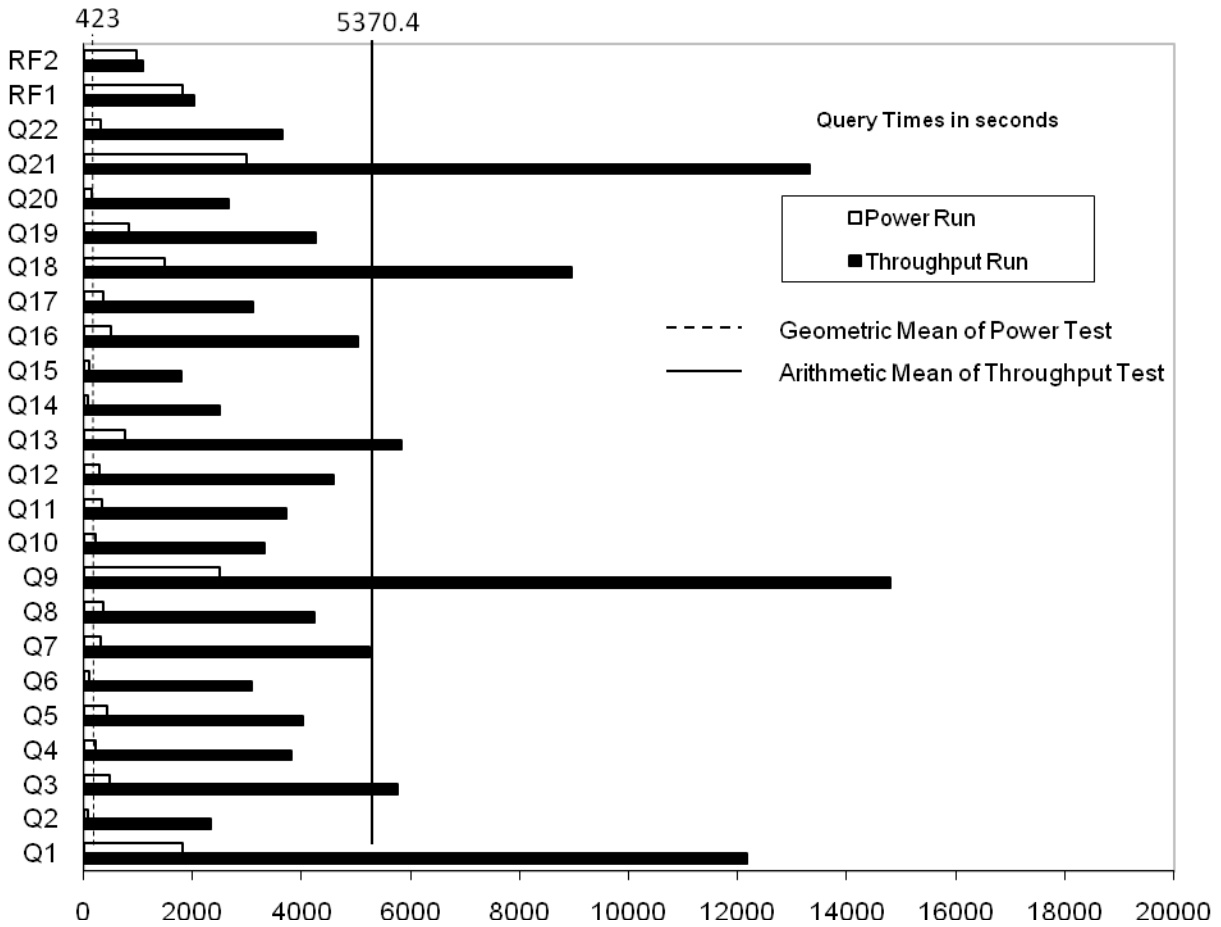

HP Integrity Superdome		TPC-H Rev. 2.6.1	
				Report Date February 27 2008	
Total System Cost		Composite Query per Hour Rating		Price Performance	
$2,453,213 USD		63,650.9 QphH @ 10000G		$38.54 USD $ / QphH @10000G	
Database size	Database Manager	Operating System	Other Software	Availability Date	
10000G	Microsoft SQL Server 2008 Enterprise Edition for Itanium-based systems	Windows Server 2008 for Itanium-based systems	MS Visual Basic MS Visual C++ MS Resource Kit	August 30, 2008	

Database Load Time = 59h01m31s Load included backup: Y Total Data Storage / Database Size = 8.48
RAID(Base Tables): Y RAID(Base Tables and Auxiliary Data Structure): Y RAID(All)= Y

System configuration

Processors/Cores/Threads	32/64/64 Dual-Core Intel Itanium Processor 9140N @ 1.6GHz / 18 MB
Memory	768 GB Main Memory
Disk Controllers	24 SmartArray P800 1 Smart Array 6402 (boot) 2 Fibre Channel Controllers
Disk Drives	8 36 GB SCSI (Boot/Tools) 42 146 GB SCSI (Log) 1152 72 GB SCSI (DB)
Total Disk Storage	84,772.2 GB