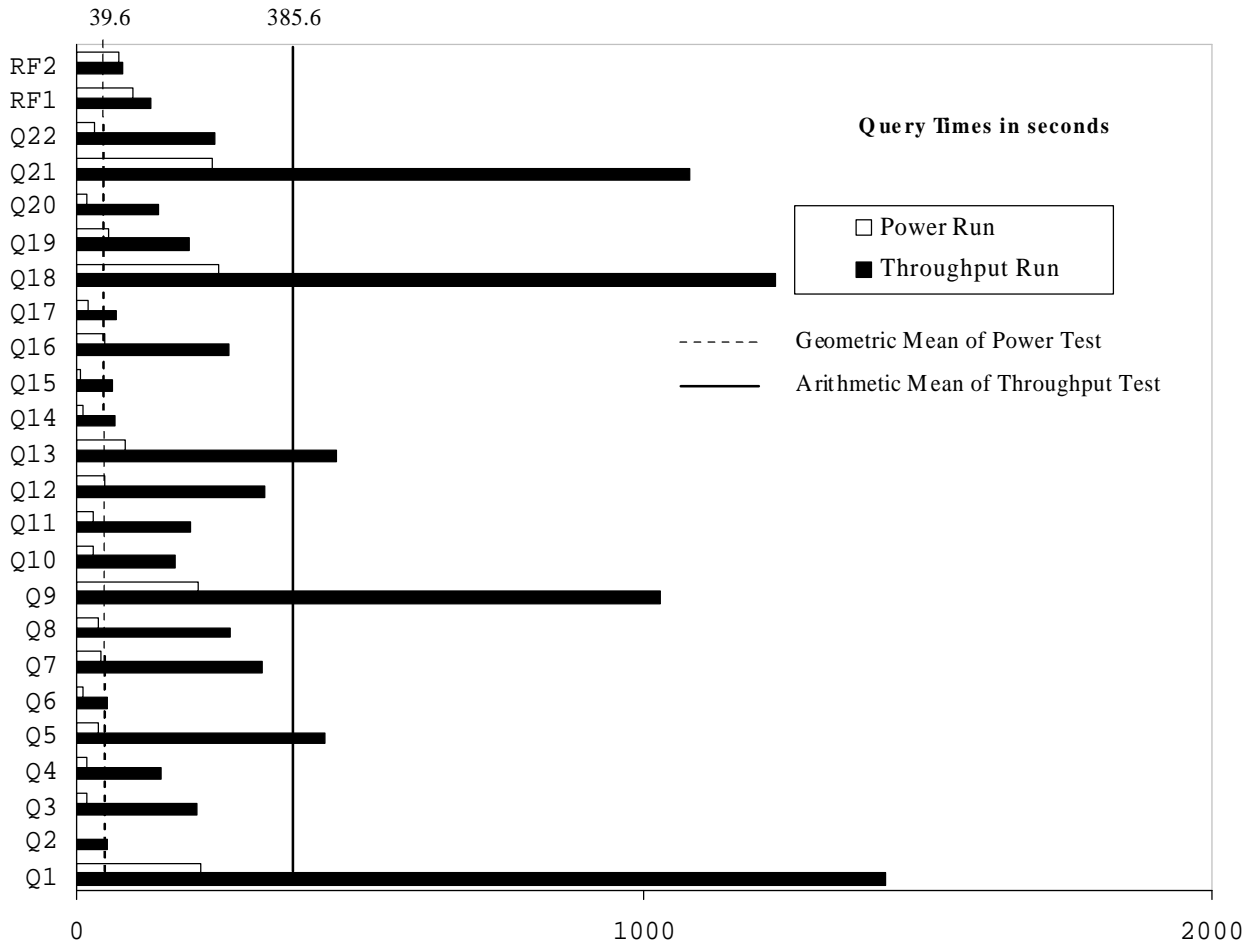

HP Integrity Superdome

TPC-H Rev. 2.6.0
Report Date June 18 2007

Total System Cost

Composite Query per Hour Rating

Price Performance

$2,008,168 USD

69,999.0 QphH
@ 1000G

$28.69 USD
$/ QphH @1000G

Database size

Database Manager

Operating System

Other Software

Availability Date

1000G

Microsoft SQL Server
2005 Enterprise
Edition for Itanium-
based systems SP2

Microsoft Windows
Server 2003,
Datacenter Edition
(64-bit) SP1

MS Visual Basic
MS Visual C++
MS Resource Kit

June 18 2007

Database Load Time = 5h53m59s Load included backup: Y Total Data Storage / Database Size = 40.63
RAID(Base Tables): Y RAID(Base Tables and Auxiliary Data Structure): Y RAID(All)= Y

System configuration

Processors/Cores/Threads 32/64/64 DC Itanium 2 Processor 9050 @ 1.6GHz / 18 MB

Memory 256 GB Main Memory

Disk Controllers 49 SmartArray 6402
2 Fibre Channel Controllers (one single, one dual)

Disk Drives 4 36GB SCSI (Boot/Tools)
42 36GB SCSI (Log)
1152 36GB SCSI (DB)

Total Disk Storage 40,629.7 GB