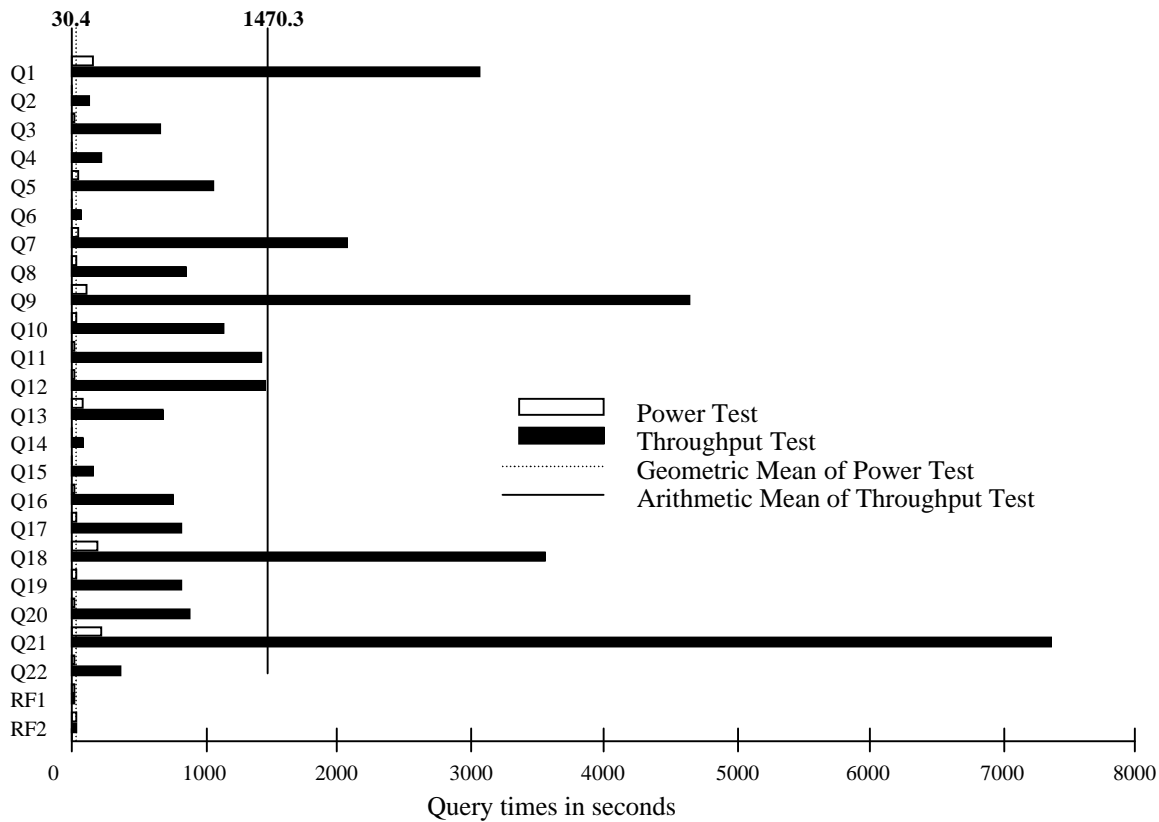

HP Integrity Superdome - Itanium/1.6 GHz/18MB iL3 - 32p/64c

TPC-H Rev 2.8.0

Report Date:
April 29, 2009

Total System Cost

Composite Query per Hour Metric

Price/Performance

$2,532,527 USD

123,323.1

$20.54 USD

QphH@1000GB

Price/QphH@1000GB

Database Size

Database Manager

Operating System

Other Software

Availability Date

1000 GB*

**Oracle Database 11g
Enterprise Edition with
Partitioning and Oracle
Automatic Storage
Management**

HP-UX 11i v3 64-bit

None

Now

Database Load Time = 01:07:12

Load Includes Backup: N

Total Data Storage/Database Size = 112.42

RAID (Base Tables Only): N

RAID (Base Tables and Auxiliary Data Structures): N

RAID (All): Y

System Configuration

Number of Nodes: 1
Processors/Cores/Threads/Type: 32/64/64/Intel Itanium 9140 1.6GHz, 9MB iL3 cache per core
Memory: 384 GB
Disk Drives: 1 High Availability Storage Systems with 4 18GB disks and 32 EVA 4400 (with total of 768 146GB 15K RPM disks)
Total Disk Storage: 112416GB (In this number one GB is defined as 1024*1024*1024 bytes)
Lan Controllers: 1 PCI 1000BT Lan Adapter

*Database Size includes only raw data (e.g. no temp, index, redundant storage space, etc.)