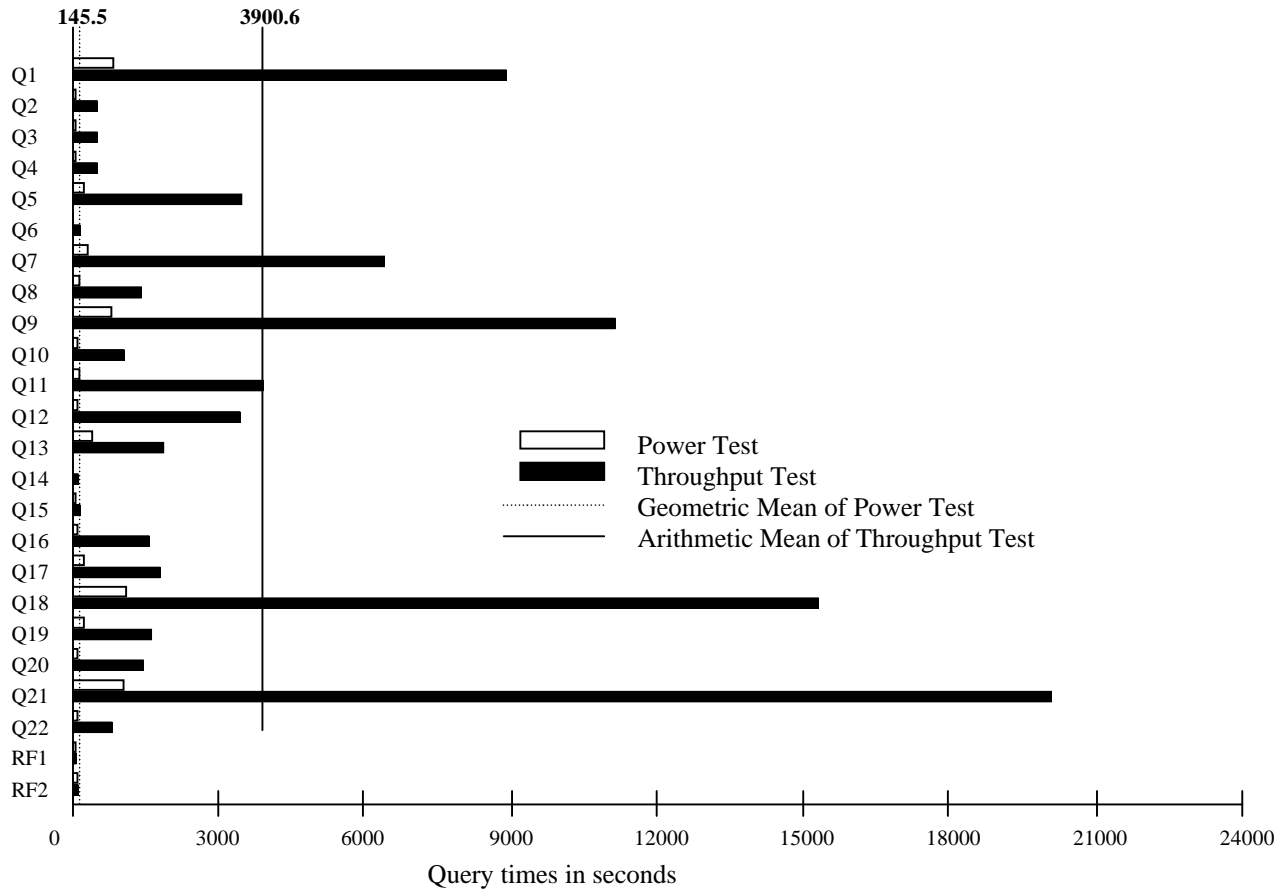

HP Integrity Superdome - Itanium/1.6 GHz/18MB iL3 - 64p/128c

TPC-H Rev 2.6.2

Report Date:
March 10, 2008

Total System Cost

Composite Query per Hour Metric

Price/Performance

$5,829,685 USD

208,457.7

$27.97 USD

QphH@10000GB

QphH@10000GB

Database Size

Database Manager

Operating System

Other Software

Availability Date

10000 GB*

**Oracle Database 11g
Enterprise Edition with
Partitioning and Oracle
Automatic Storage
Management**

HP-UX 11i v3 64-bit

None

09/10/2008

Database Load Time = 06:31:27

Load Includes Backup: N

Total Data Storage/Database Size = 44.87

RAID (Base Tables Only): N

RAID (Base Tables and Auxiliary Data Structures): N

RAID (All): Y

System Configuration

Number of Nodes: 1
Processors/Cores/Threads/Type: 64/128/128/Intel Itanium 9140 1.6GHz, 9MB iL3 cache per core
Memory: 512 GB
Disk Drives: 1 HP Surestore Disk System 2120 with 4 36GB disks and
256 HP StorageWorks MSA1000 (with total of 3072 146GB 15K RPM disks)
Total Disk Storage: 448656GB (In this number one GB is defined as 1024*1024*1024 bytes)
Lan Controllers: 1 PCI 1000BT Lan Adapter

*Database Size includes only raw data (e.g. no temp, index, redundant storage space, etc.)