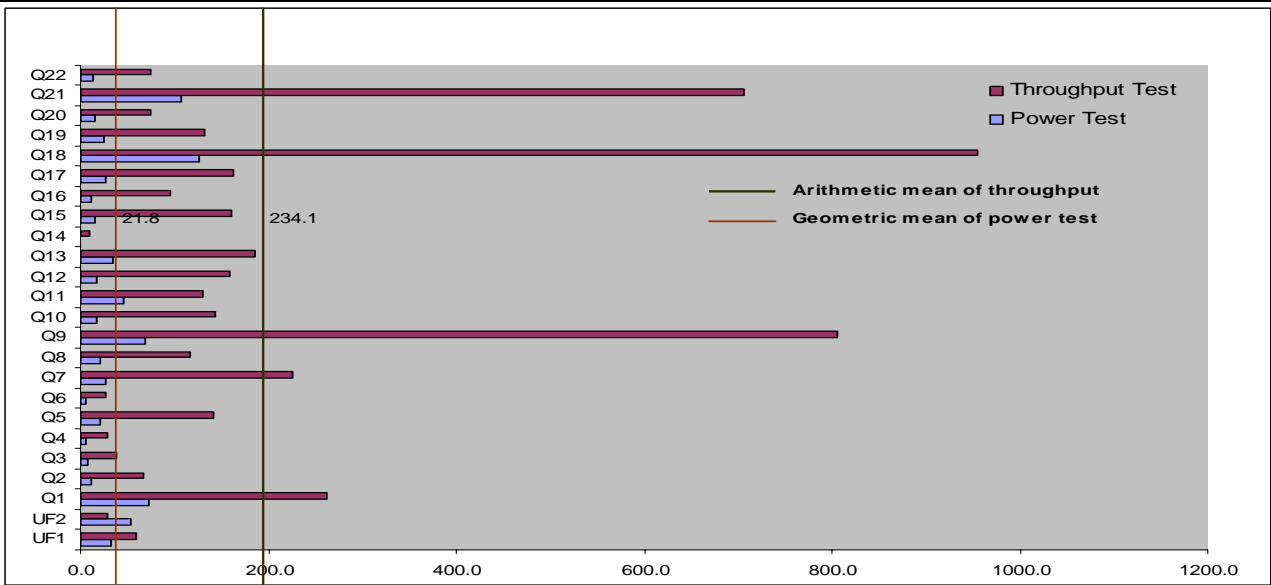

HP BladeSystem c-Class ProLiant BL460c IB Cluster 16P DC

TPC-H Rev. 2.6.1

Report Date:
August 9, 2007

Total System Cost		Composite Query per Hour Metric		Price / Performance	
\$497,869USD		39,613.6 QphH@300GB		\$12.57 USD \$/ QphH@300GB	
Database Size	Database Manager	Operating System	Other Software	Availability Date	
300GB	Oracle Database 10g Release 2, Enterprise Edition with Oracle Real Application Clusters and Partitioning	Red Hat Enterprise Linux 4		September 15, 2007	

Measurement Intervals:

Measurement Interval in Throughput Test (Ts)	= 6751.0 seconds
--	------------------

Duration of Stream Execution:

Power Stream	Seed	RF1 Start Time	Query Start Time	RF2 Start Time	Duration
		RF1 End Time	Query End Time	RF2 End Time	
	803160408	8/3/2007 16:17:52	8/3/2007 16:18:46	8/3/2007 16:30:28	0:13:09
		8/3/2007 16:18:46	8/3/2007 16:30:28	8/3/2007 16:31:01	