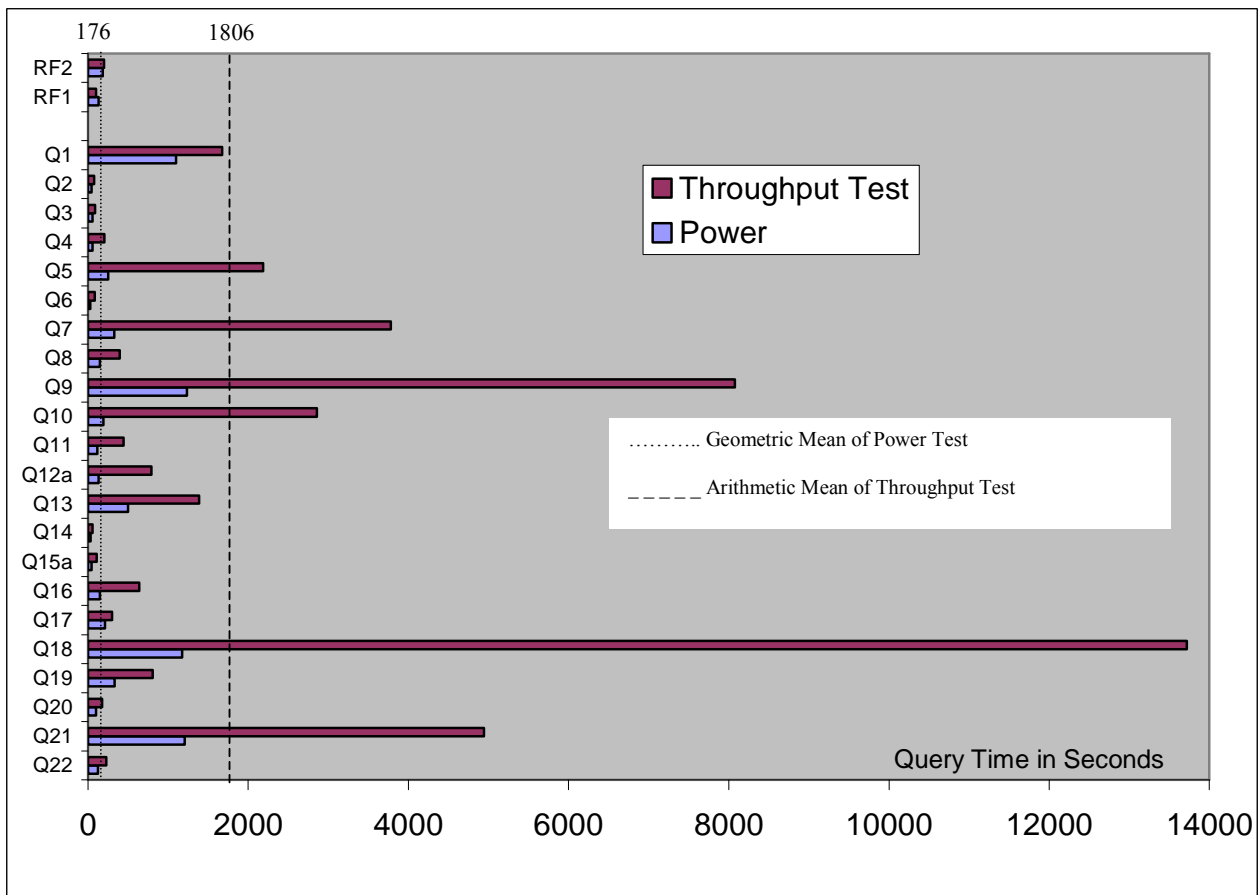

Bull Novascale 5160

TPC-H Rev. 2.1.0

Report Date
June 20, 2005

Total System Cost		Composite Query per Hour Rating		Price Performance	
$667,962		15069.9 QphH @ 1000GB		$44.33 / QphH @ 1000GB	
Database size	Database Manager	Operating System	Other Software	Availability Date	
1000 GB*	Oracle Database 10g Release 2 with Oracle Automatic Storage Management	Microsoft Windows Server 2003, Datacenter Edition for 64-bit Itanium-based Systems	gcc-c++-3.2.3-20	December 20, 2005	

Database Load Time = 11:33:52		Load included backup: N		Total Data Storage / Database Size = 12.64	
RAID (Base tables): Y		RAID (Base tables and Auxiliary Data Structures): Y		RAID (All): N	
System Configuration					
Processors	16 x 1.6 GHz Intel® Itanium2™ with 6MB Level 3 Cache				
Memory	64 GB Main Memory				
Disk Controllers	15 LSI 7202XP -LC				
Disk Drives	2 184	73GB FB 10K73GB SCSI 15K (1GB = 10⁹byte)			
Total Disk Storage	12645 GB (1GB = 2³⁰ bytes)				
* Database size includes only raw data (eg, no temp, index, redundant storage space, etc.)