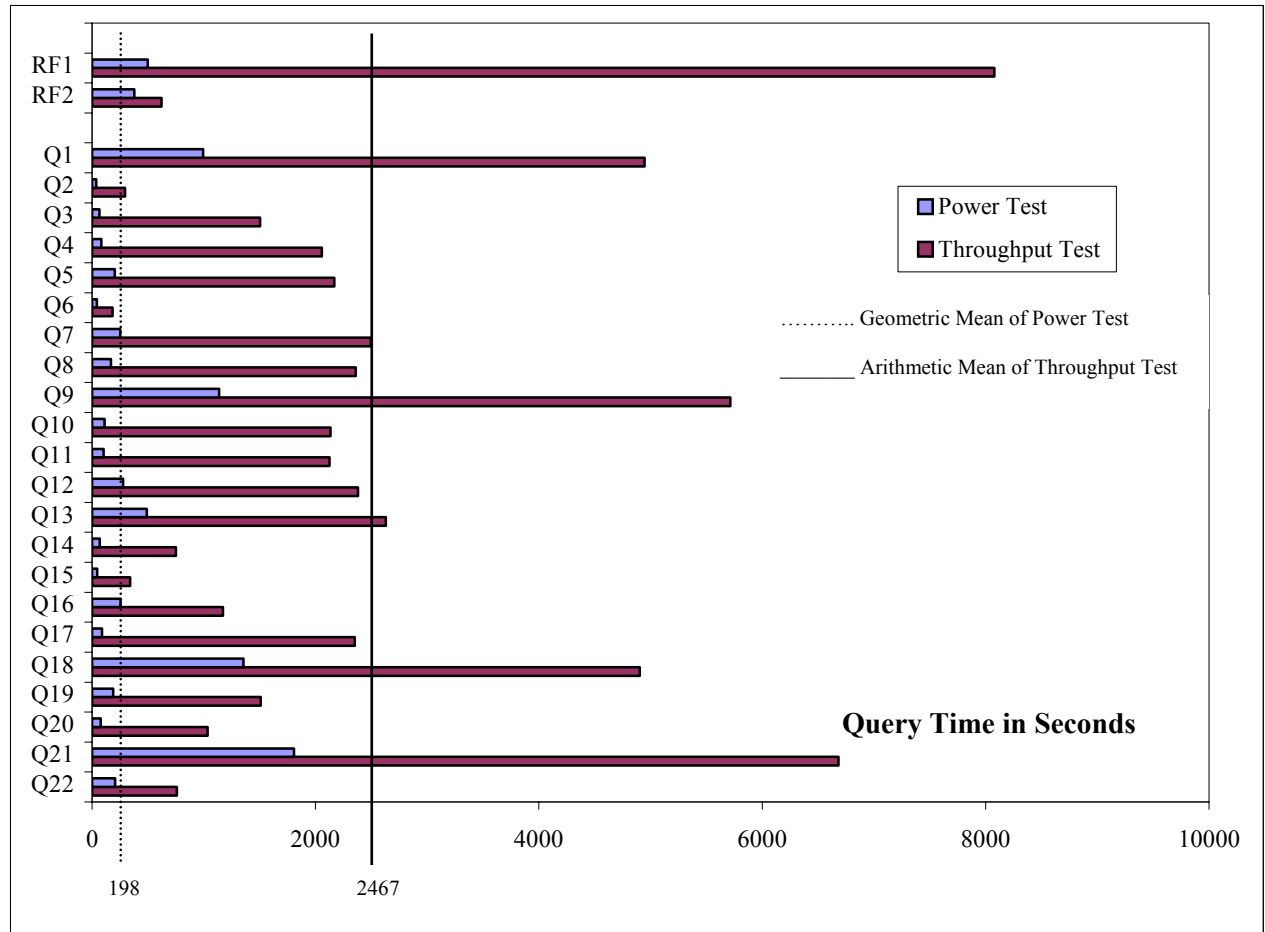

Bull Novascale 5160

TPC-H Rev. 2.1.0

Report Date
June 6, 2005

Total System Cost		Composite Query per Hour Rating		Price Performance	
\$564,843		12,865.4 QphH @ 1000GB		\$43.91 / QphH @ 1000GB	
Database size	Database Manager	Operating System	Other Software	Availability Date	
1000 GB*	Microsoft SQL Server 2005 Enterprise Edition 64-bit	Microsoft Windows Server 2003, Datacenter Edition for 64-bit	Microsoft Visual C++ MS Visual Studio Pro.	November 8, 2005	

Measurement Intervals

Measurement Interval in Throughput Test (Ts) 60907 seconds

Duration of Stream Execution

		Query Start Date/Time	RF1 Start Date/Time	RF2 Start Date/Time	
	Seed	Query End Date/Time	RF1 End Date/Time	RF2 End Date/Time	Duration
Stream 0	530104522	2005-05-31 09:03:01 2005-05-31 11:17:24	2005-05-31 08:54:43 2005-05-31 09:03:01	2005-05-31 11:17:24 2005-05-31 11:23:41	2:28:58
Stream 1	530104523	2005-05-31 11:23:44 2005-06-01 01:43:01	2005-05-31 11:23:43 2005-06-01 01:58:17	2005-06-01 01:58:17 2005-06-01 02:07:36	14:19:17
Stream 2	530104524	2005-05-31 11:23:44 2005-06-01 01:02:02	2005-06-01 02:07:38 2005-06-01 02:17:51	2005-06-01 02:17:51 2005-06-01 02:27:54	13:38:17
Stream 3	530104525	2005-05-31 11:23:45 2005-06-01 00:22:38	2005-06-01 02:27:57 2005-06-01 02:39:10	2005-06-01 02:39:10 2005-06-01 02:47:15	12:58:53
Stream 4	530104526	2005-05-31 11:23:46 2005-06-01 01:49:41	2005-06-01 02:47:19 2005-06-01 02:58:27	2005-06-01 02:58:27 2005-06-01 03:09:11	14:25:55
Stream 5	530104527	2005-05-31 11:23:46 2005-06-01 01:42:41	2005-06-01 03:09:15 2005-06-01 03:21:13	2005-06-01 03:21:13 2005-06-01 03:32:14	14:18:55
Stream 6	530104528	2005-05-31 11:23:47 2005-06-01 01:31:09	2005-06-01 03:32:18 2005-06-01 03:43:05	2005-06-01 03:43:05 2005-06-01 03:54:32	14:07:22
Stream 7	530104529	2005-05-31 11:23:48 2005-06-01 01:47:28	2005-06-01 03:54:37 2005-06-01 04:06:58	2005-06-01 04:06:58 2005-06-01 04:18:55	14:23:40