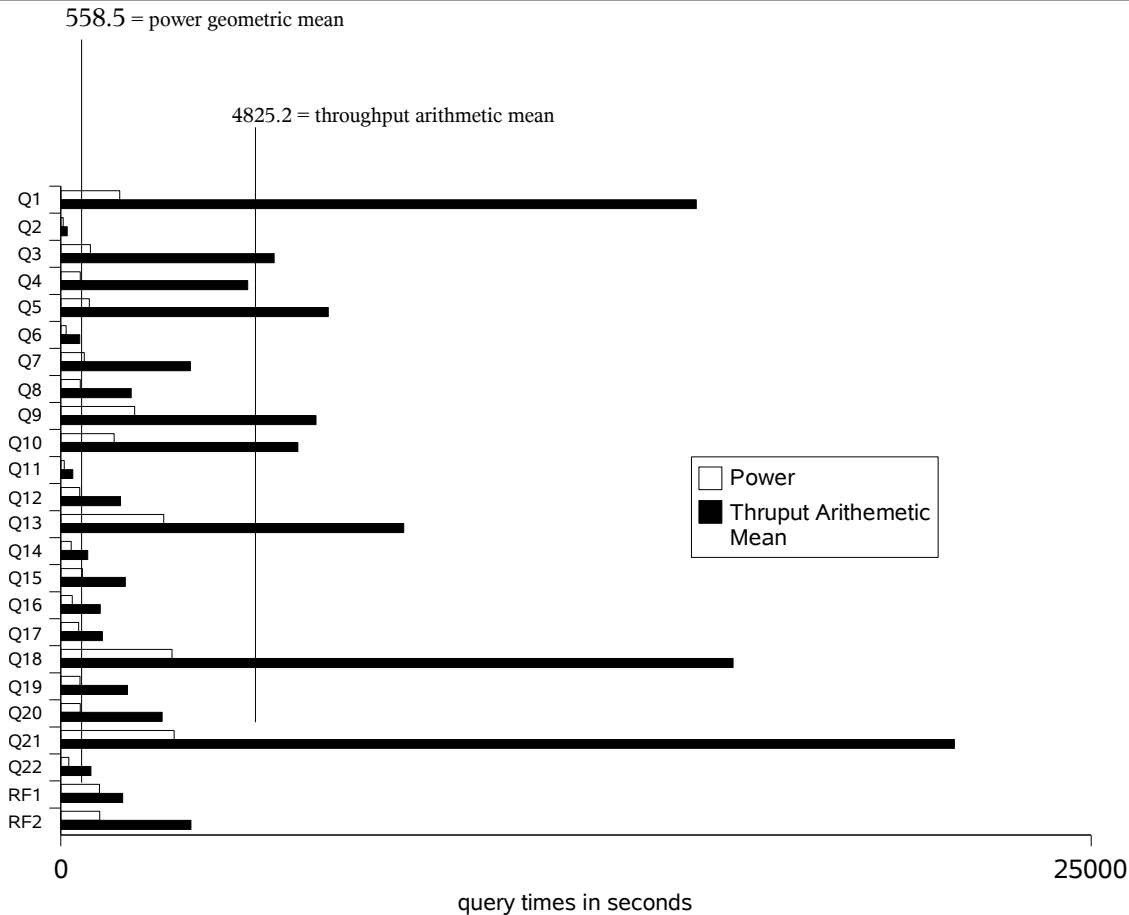

Database Load Time = 10:05:33

Load Includes Backup: N

Total Storage/Database Size=11.18

RAID (Base tables): RAID 1

RAID (Base tables and auxiliary data structures): RAID 1

RAID (All): N

System Configuration

Processors/Cores/Threads : 2/4/4 2.8GHz Dual Core AMD 290
Memory : 16GB memory
Internal Disks : 48 x 250GB 10k rpm SATA disks

Total Disk Storage

: 11175 GB
(in this calculation 1 GB is defined as 1024 * 1024 * 1024)