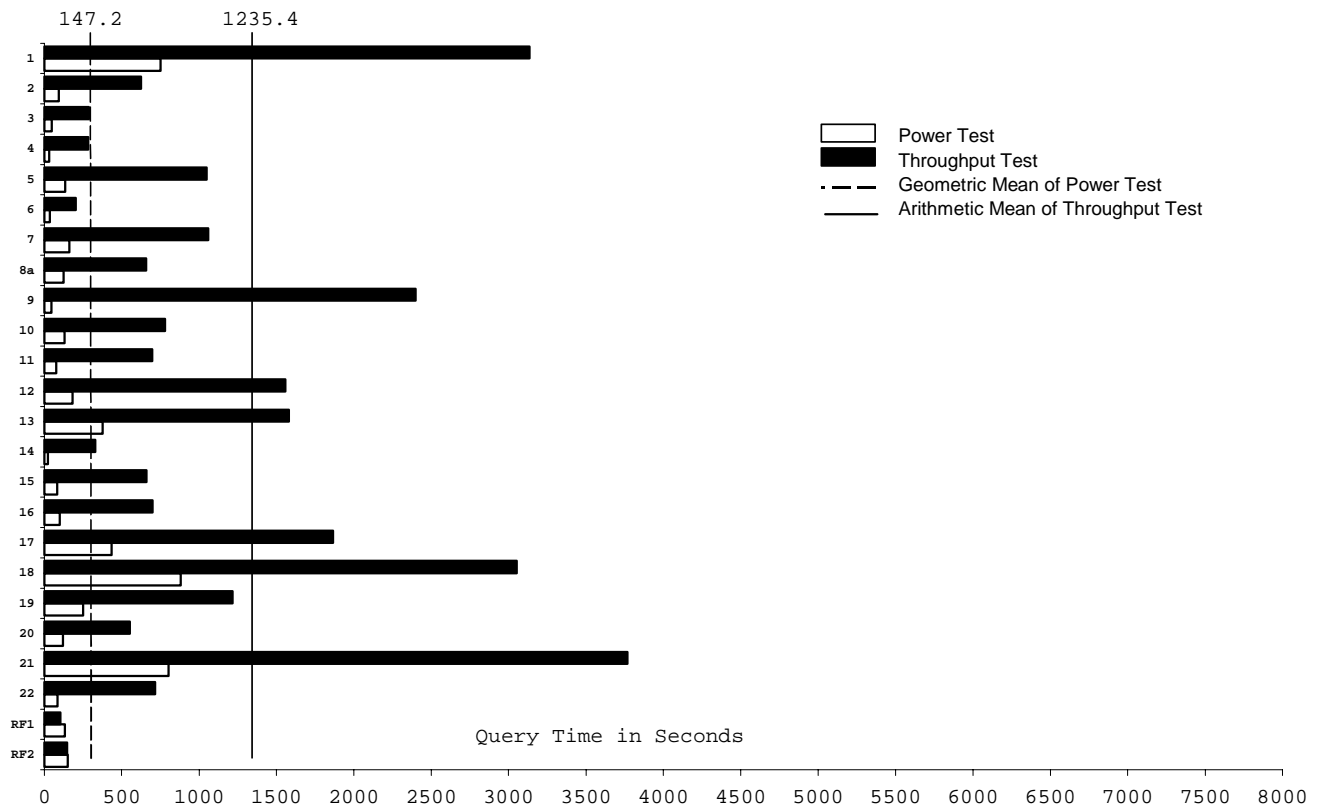

Database Load Time = 2:04:44	Load Included Backup: N	Total Data Storage / Database Size = 36.01
RAID (Base tables only): N	RAID (Base tables and auxiliary data structures): N	RAID (All): Y

**System Configuration:** (4 Node Cluster Aggregate)  
**Processors:** 16 Alpha EV 68/1000 MHz CPUs with 8 MB cache  
**Memory:** 128 GB memory  
**Disks:** 640 Drives  
**Total Disk Storage:** 10,803.52 GB

## Numerical Quantities

**Measurement Results:**

Database Scale Factor	= 300
Total Data Storage / Database Size	= 36.01
Start of Database Load	= 2002-04-21 00:45:40
End of Database Load	= 2002-04-21 02:50:24
Database Load Time	= 02:04:44
Query Streams for Throughput Test	= 6
TPC-H Power	= 7338.8 @300GB
TPC-H Throughput	= 4867.4 @300GB
TPC-H Composite Query-per-Hour Metric ( <u>QphH@Size</u> )	= 5976.7 @300GB
Total System Price Over 3 Years	= \$2,390,963
TPC-H Price/ Performance Metric ( <u>\$/QphH@Size</u> )	= \$400.05

**Measurement Intervals:**

Measurement Interval in Throughput Test (Ts)	= 28,289.0 seconds
--	--------------------

**Duration of Stream Execution:**

Stream ID	Seed	Start Date	Start Time	End Date	End Time	Duration
Stream 0:	421025024	4/21/2002	2:57:01	4/21/2002	4:32:05	1:35:04
Stream 1:	421025025	4/21/2002	4:32:08	4/21/2002	12:15:10	7:43:02
Stream 2:	421025026	4/21/2002	4:32:08	4/21/2002	12:15:10	7:43:02
Stream 3:	421025027	4/21/2002	4:32:08	4/21/2002	11:37:39	7:05:31
Stream 4:	421025028	4/21/2002	4:32:08	4/21/2002	12:07:23	7:35:15
Stream 5:	421025029	4/21/2002	4:32:08	4/21/2002	12:15:11	7:43:03
Stream 6:	421025030	4/21/2002	4:32:08	4/21/2002	12:00:07	7:27:59
Refresh		4/21/2002	12:15:11	4/21/2002	12:40:17	0:25:06