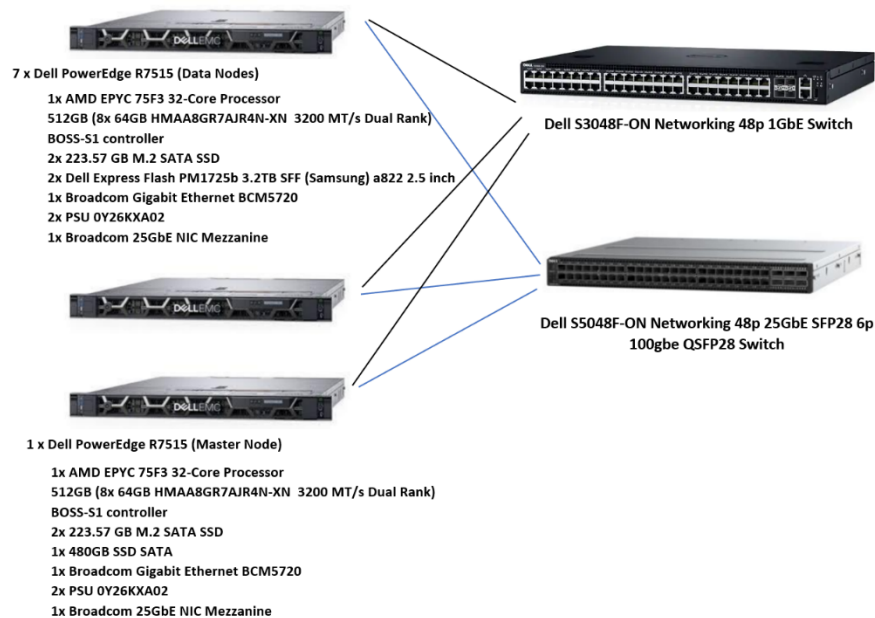

System Configuration

Total Number of Servers:		8x Dell PowerEdge R7515
Total Processors/Cores/Threads:		8/256/512
Server Configuration (each)	Processors	1x AMD EPYC 75F3 2.3GHz 32-Core
	Memory	512GB
	Storage Controller	BOSS-S1 controller
	Storage Device	2x 240GB SSD SATA (all nodes) 1x 480GB SATA 6Gbps SSD (Master Node)
	7x	2x Dell 3.2TB NVMe (Data Nodes)
	Network	1x Broadcom 25GbE Mezzanine NIC 1x Broadcom Gigabit Ethernet BCM5720 NIC
Connectivity:		Dell S-Series S5048F-ON, S3048F Network Switch
Total Rack Units:		(8xR7515)+(1xS5048F)+(1xS3048F) = (8x2) + (1x1) + (1x1) = 18RU