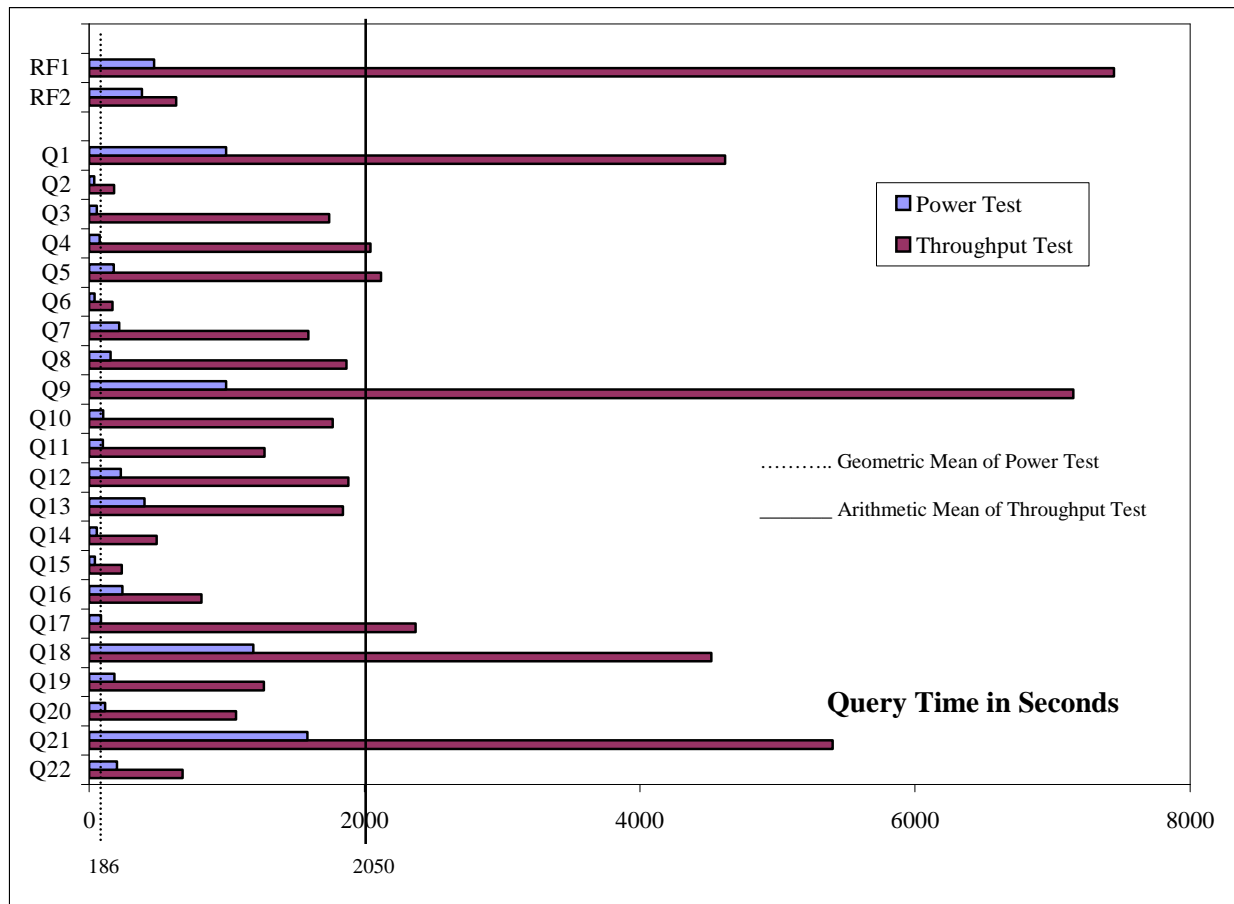

Bull Novascale 5160

TPC-H Rev. 2.1.0

Report Date: July 5, 2005
Revision Date: October 17, 2005

Total System Cost		Composite Query per Hour Rating	Price Performance	
\$ 444,483		13,769.0 QphH @ 1000GB	\$32.29 / QphH @ 1000GB	
Database size	Database Manager	Operating System	Other Software	Availability Date
1000 GB*	Microsoft SQL Server 2005 Enterprise Edition 64-bit	Microsoft Windows Server 2003, Datacenter Edition for 64-bit	Microsoft Visual C++ MS Visual Studio Pro.	December 8, 2005

Measurement Intervals

Measurement Interval in Throughput Test (Ts) 56577 seconds

Duration of Stream Execution

		Query Start Date/Time	RF1 Start Date/Time	RF2 Start Date/Time	
	Seed	Query End Date/Time	RF1 End Date/Time	RF2 End Date/Time	Duration
Stream 0	629095132	2005-06-30 11:04:37 2005-06-30 13:06:22	2005-06-30 10:56:44 2005-06-30 11:04:37	2005-06-30 13:06:22 2005-06-30 13:12:47	2:16:03
Stream 1	629095133	2005-06-30 13:12:51 2005-07-01 01:01:58	2005-06-30 13:12:50 2005-07-01 02:31:27	2005-07-01 02:31:27 2005-07-01 02:41:20	11:49:07
Stream 2	629095134	2005-06-30 13:12:51 2005-07-01 01:37:35	2005-07-01 02:41:22 2005-07-01 02:51:31	2005-07-01 02:51:31 2005-07-01 03:02:02	12:24:44
Stream 3	629095135	2005-06-30 13:12:52 2005-07-01 01:04:38	2005-07-01 03:02:05 2005-07-01 03:13:33	2005-07-01 03:13:33 2005-07-01 03:24:14	11:51:46
Stream 4	629095136	2005-06-30 13:12:52 2005-07-01 01:59:31	2005-07-01 03:24:18 2005-07-01 03:36:04	2005-07-01 03:36:04 2005-07-01 03:46:47	12:46:39
Stream 5	629095137	2005-06-30 13:12:53 2005-07-01 02:13:54	2005-07-01 03:46:51 2005-07-01 03:58:53	2005-07-01 03:58:53 2005-07-01 04:09:16	13:01:01
Stream 6	629095138	2005-06-30 13:12:54 2005-07-01 01:54:20	2005-07-01 04:09:21 2005-07-01 04:21:09	2005-07-01 04:21:09 2005-07-01 04:32:28	12:41:26
Stream 7	629095139	2005-06-30 13:12:55 2005-07-01 02:22:10	2005-07-01 04:32:34 2005-07-01 04:45:24	2005-07-01 04:45:24 2005-07-01 04:55:48	13:09:15